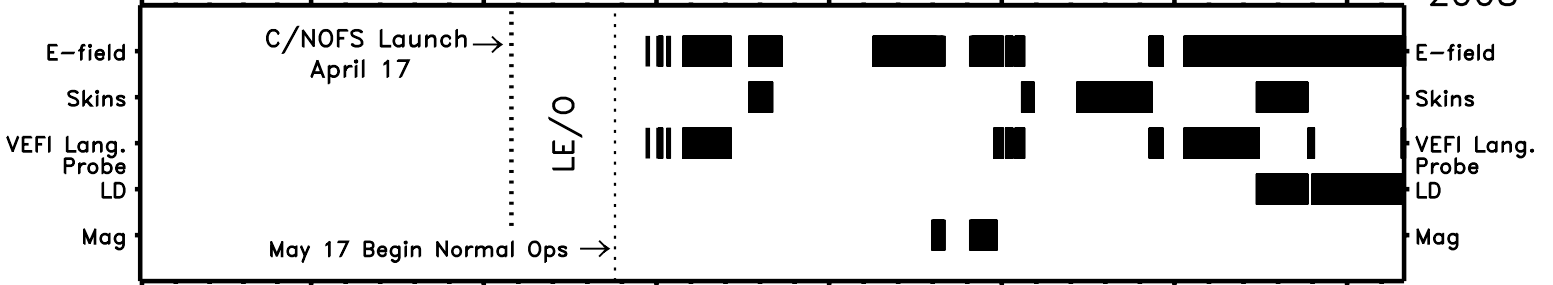

# C/NOFS VEFI Burst Mode

Skins=E-field Skins, LD=Lightning Detector, Mag=Magnetometer

Jan	Feb	Mar	Apr	May	Jun	Jul	Aug	Sep	Oct	Nov	Dec
-----	-----	-----	-----	-----	-----	-----	-----	-----	-----	-----	-----

2008

2009

2010

2011

1 50 100 150 200 250 300 350  
Day Of Year