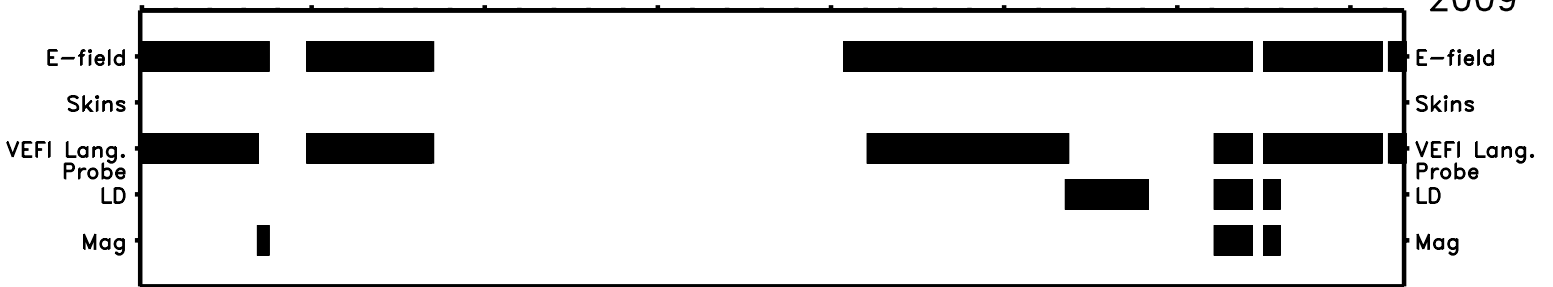

# C/NOFS VEFI Burst Mode

Skins=E-field Skins, LD=Lightning Detector, Mag=Magnetometer

Jan	Feb	Mar	Apr	May	Jun	Jul	Aug	Sep	Oct	Nov	Dec
-----	-----	-----	-----	-----	-----	-----	-----	-----	-----	-----	-----

2008

2009

2010

2011

1 50 100 150 200 250 300 350  
Day Of Year