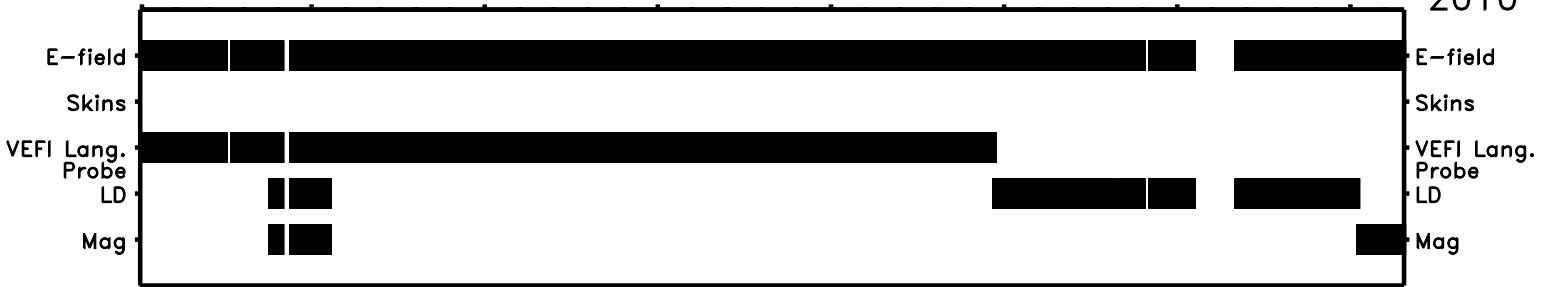

# C/NOFS VEFI Burst Mode

Skins=E-field Skins, LD=Lightning Detector, Mag=Magnetometer

Jan	Feb	Mar	Apr	May	Jun	Jul	Aug	Sep	Oct	Nov	Dec
-----	-----	-----	-----	-----	-----	-----	-----	-----	-----	-----	-----

2008

2009

2010

2011

1 50 100 150 200 250 300 350  
Day Of Year