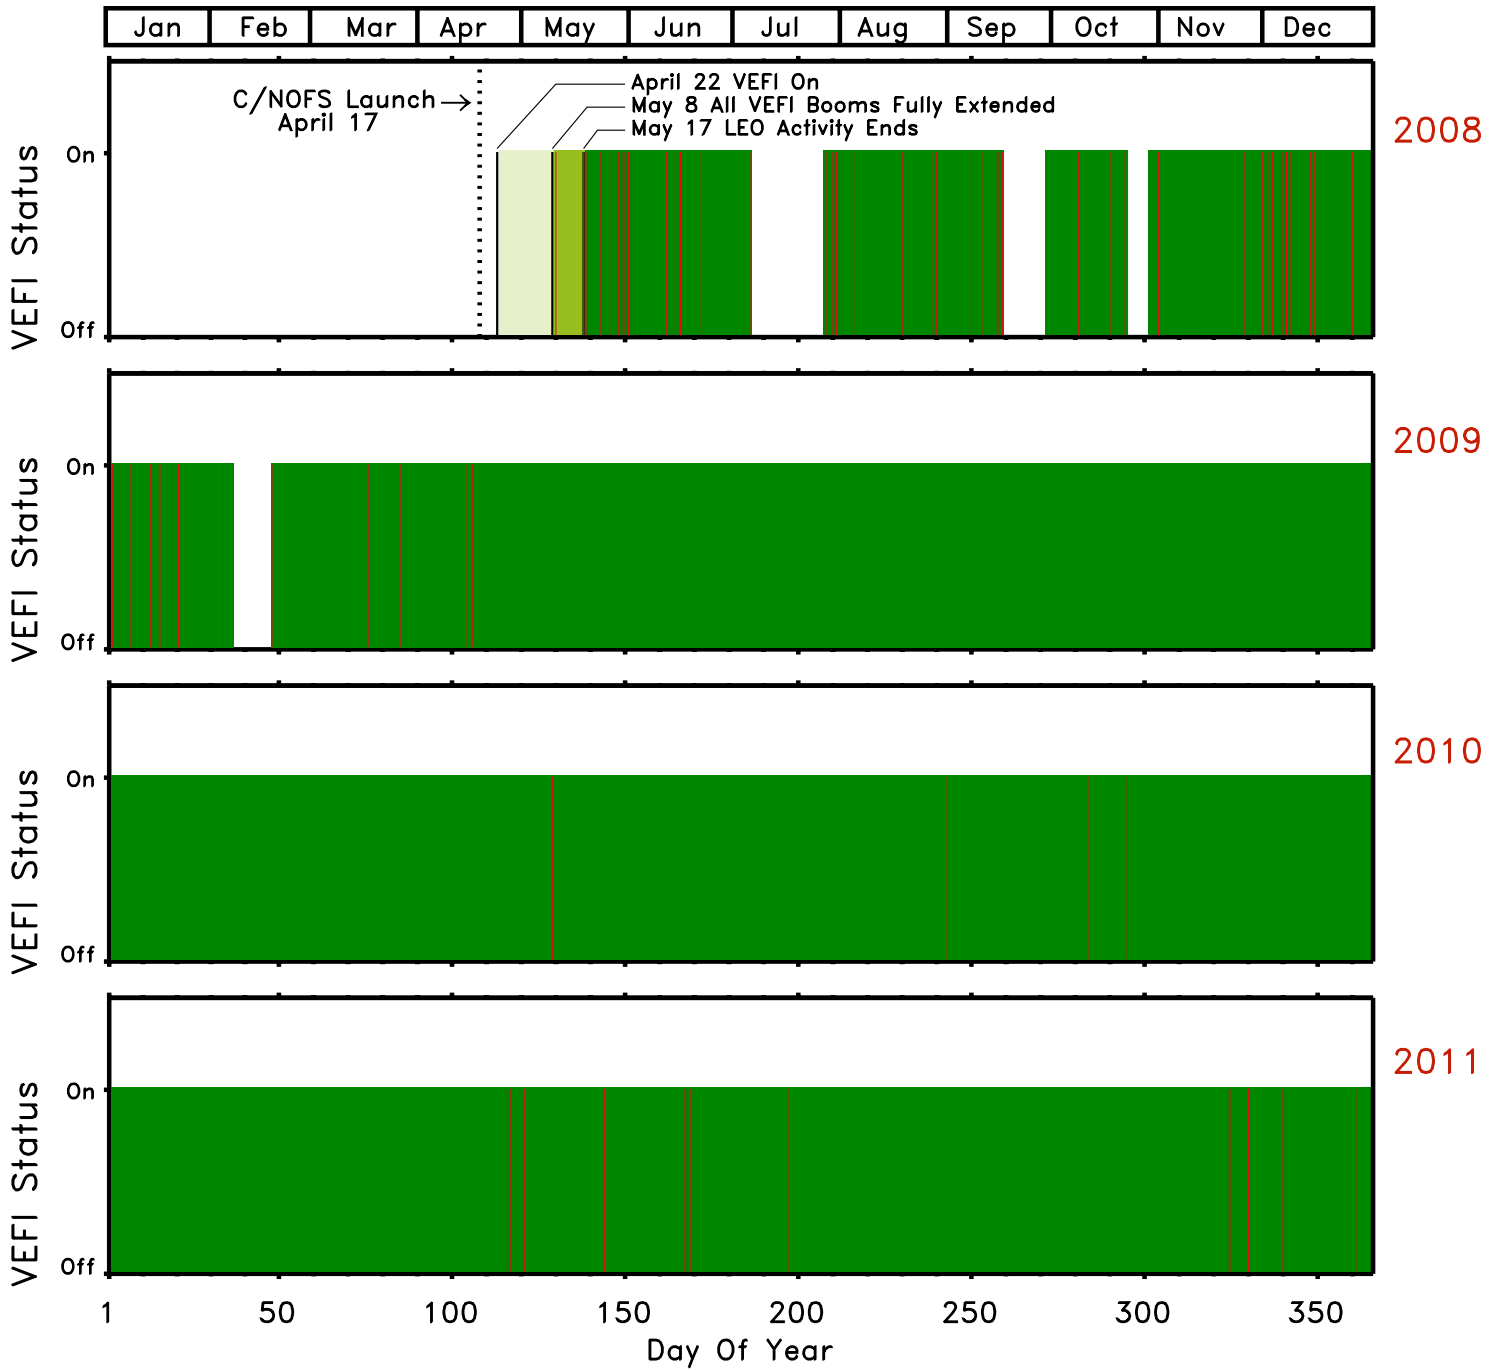

C/NOFS VEFI Mission Duty Cycle  
 Launch to Present  
 (Red lines indicate VEFI data gaps, 2008 – 2011)

All Instruments Off: July 4–25, 2008; Sept. 16–26, 2008; Oct. 22–27, 2008; Feb. 6–16, 2009

From May 17, 2008 through December 31, 2011, data available 97% of the time